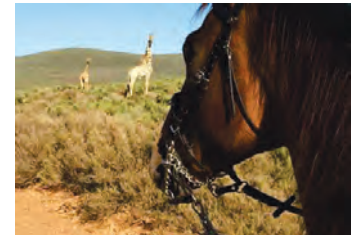

"An experience not to be missed"

GUIDED HORSE TRAILS

We offer guided horse trails and game viewing. The horse trails are catered to individual experience and requirements. Our horses have been chosen for their specific temperament and our groups are kept small and intimate. We offer picnics during the trail with prior arrangement.

GUIDED GAME DRIVES

We offer daily game drives on arrangement. Our game drives are designed per individual group and includes refreshments. Minimum of four guests. Picnics, breakfasts or lunches can be offered with prior arrangement.