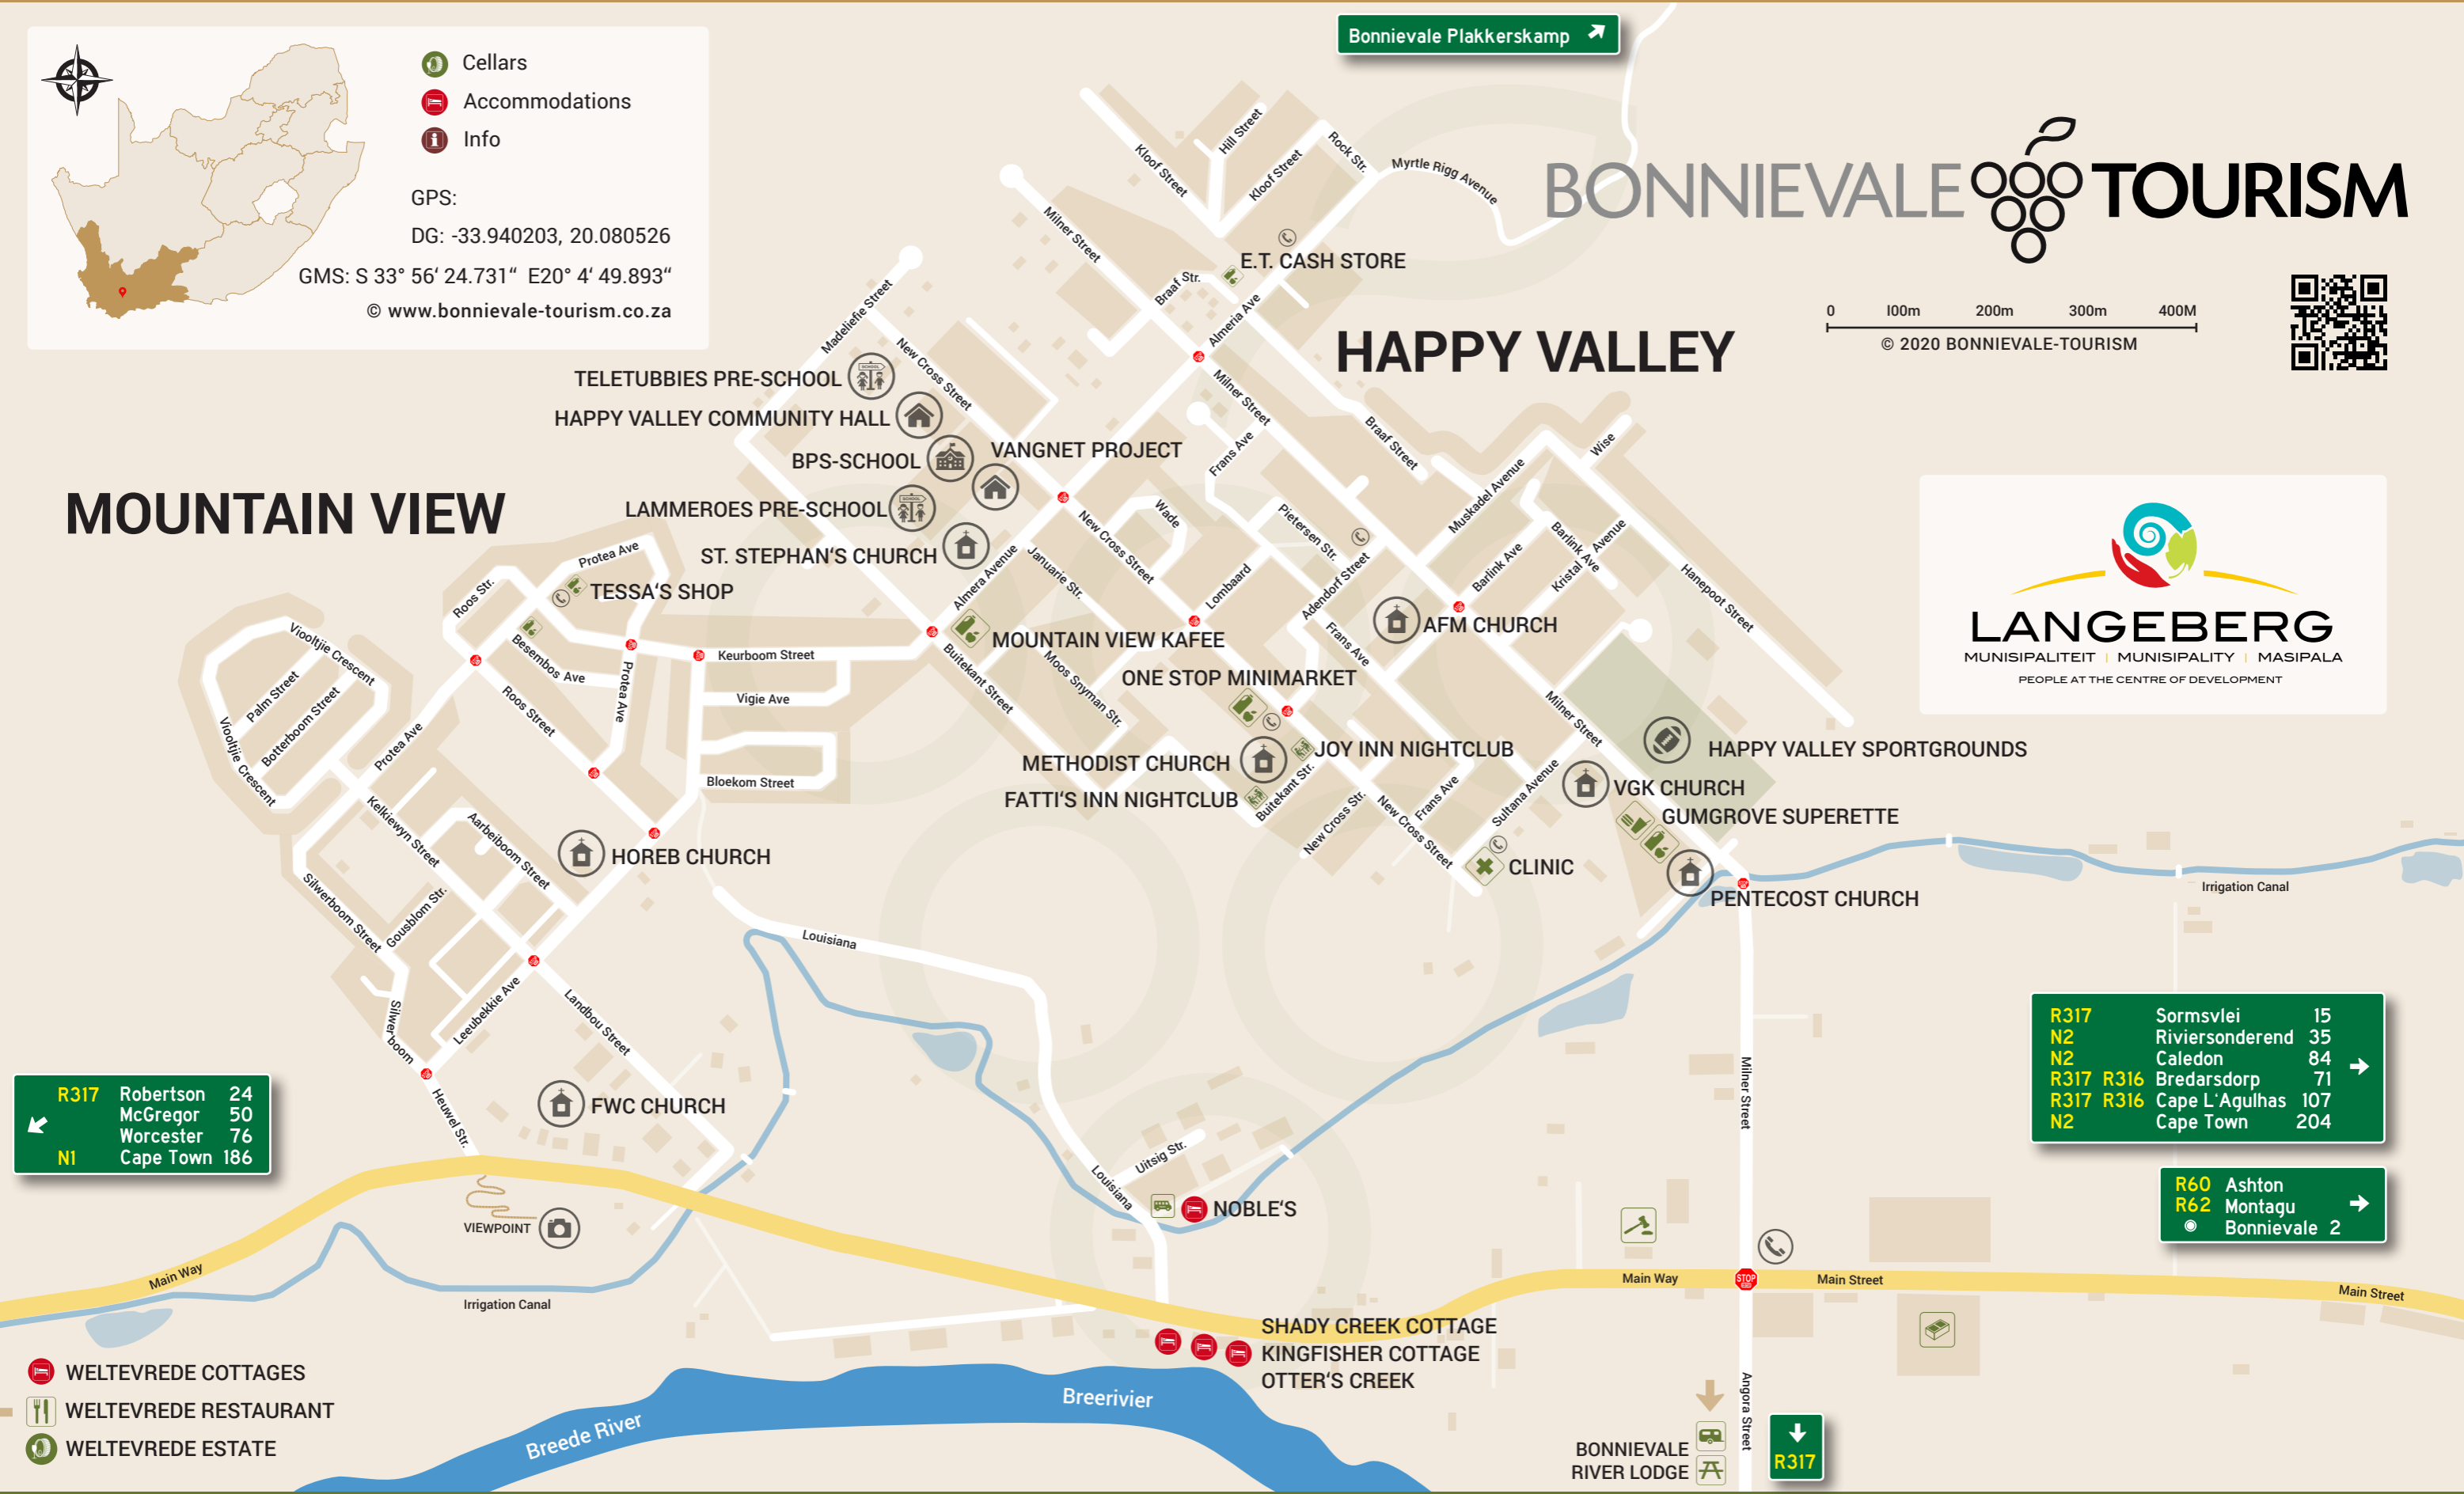

BONNIEVALE TOURISM INFO

e-mail: office@info-bonnievale.co.za

 Cellars
 Accommodations
 Info
 GPS:
 DG: -33.940203, 20.080526
 GMS: S 33° 56' 24.731" E20° 4' 49.893"
 © www.bonnievale-tourism.co.za

0 100m 200m 300m 400m
© 2020 BONNIEVALE-TOURISM

MOUNTAIN VIEW

HAPPY VALLEY

R317	Robertson	24
	McGregor	50
	Worcester	76
N1	Cape Town	186

R317	Sormsvlei	15
N2	Riviersonderend	35
N2	Caledon	84
R317 R316	Bredarsdorp	71
R317 R316	Cape L'Agulhas	107
N2	Cape Town	204